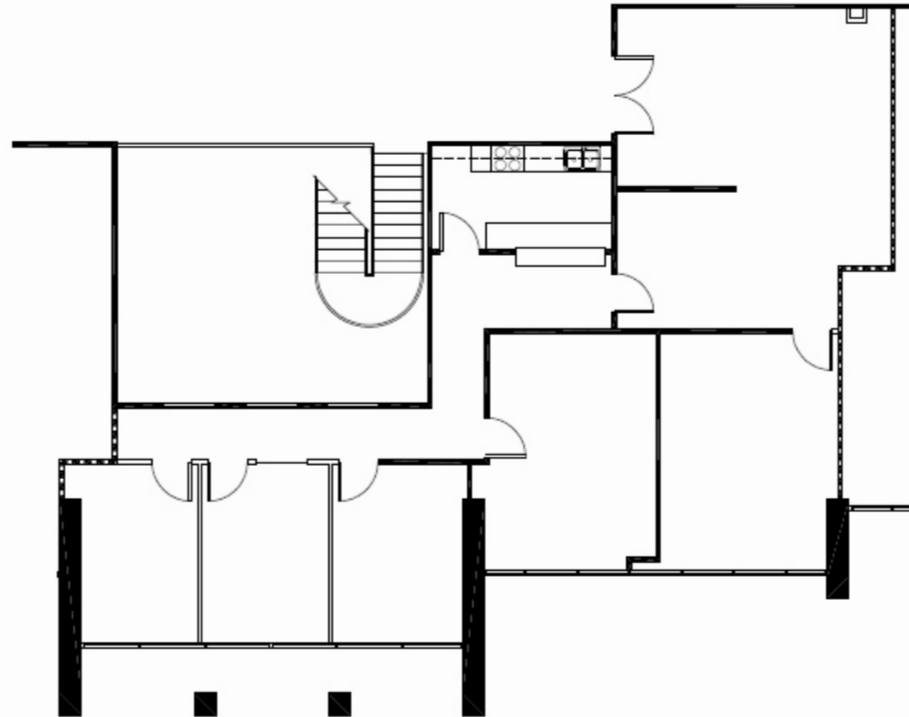

Westgrove Air Plaza

4570 Westgrove Dr., Addison, TX 75001
Suite 230, 2,052 RSF

KEY PLAN

BRADFORD
Commercial Real Estate Services

Leasing Contacts:

Sharon Friedberg 972-776-7150
Melanie Hughes 972-776-7046
9400 N Central Expwy, Suite 500, Dallas, TX 75231
www.bradford.com

WESTGROVE AIR PLAZA
4570 WESTGROVE ADDISON, TX

FLOOR: 2nd
SUITE: 230
DATE: 10.11.07
RSF: 2,052

ENTOS
Design